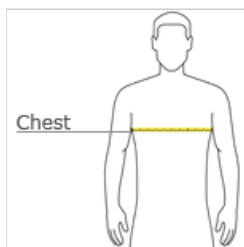

**CARE INSTRUCTIONS**

Machine wash cold with like colors. Only non-chlorine bleach. Tumble dry low. Warm iron if necessary

front

back

**HOW TO MEASURE**

**CHEST WIDTH**

Measure under the arm and around the fullest part of the chest with arms down, keeping tape horizontal.

**SIZE CHART**

	XS	S	M	L	XL	2XL	3XL	4XL
Chest	32-34	35-37	38-40	41-43	44-46	47-49	50-53	54-57

**COLOR INFORMATION**

 Aqua Heather PMS 325C	 Black PMS NTR BLACK C	 Black Frost PMS 426C	 Blush Frost PMS 2341C	 Charcoal PMS NO MATCH	 Classic Red PMS 187C	 Coyote Brown Heather PMS 2328C	 Deep Orange Heather PMS 173C	 Deep Royal PMS 7687C	 Deepest Grey PMS 426C	 Flint Blue Heather PMS 4136C
 Fuchsia Frost PMS 2452C	 Green Frost PMS 2417C	 Grey Frost PMS COOL GREY 11C	 Heathered Charcoal PMS 7540C	 Heathered Dusty Peach PMS 7513C	 Heathered Dusty Sage PMS 5575C	 Heathered Forest Green PMS 446C	 Heathered Grey PMS 430C	 Heathered Lavender PMS NO MATCH	 Heathered Neptune Blue PMS 7694C	 Heathered Russet PMS 7610C
 Heathered Teal PMS 2238C	 Maritime Frost PMS NO MATCH	 Maroon Frost PMS 504C	 Military Green Frost PMS 7771C	 Natural PMS NO MATCH	 Navy Frost PMS 2379C	 New Navy PMS 533C	 Ochre Yellow Heather PMS 7563C	 Purple Frost PMS 668C	 Red Frost PMS 200C	 Royal Frost PMS 7684C
 Turquoise Frost PMS 7703C	 White PMS WHITE									