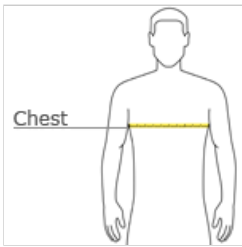

**CARE INSTRUCTIONS**

Machine Wash Cold. Wash Inside Out. Wash With Like Colors. Do Not Use Softeners. Do Not Use Bleach. Tumble Dry Low. Do Not Iron. Do Not Dry Clean.

front

back

**HOW TO MEASURE**

**CHEST WIDTH**  
Measure under the arm and around the fullest part of the chest with arms down, keeping tape horizontal.

**SIZE CHART**

	XS	S	M	L	XL	2XL	3XL	4XL	LT	XLT	2XLT	3XLT	4XLT
Chest	32-35	35-37 1/2	37 1/2-41	41-44	44-48 1/2	48 1/2-53 1/2	53 1/2 - 58	58-63	41-44	44-48 1/2	48 1/2-53 1/2	53 1/2-58	58-63

**COLOR INFORMATION**